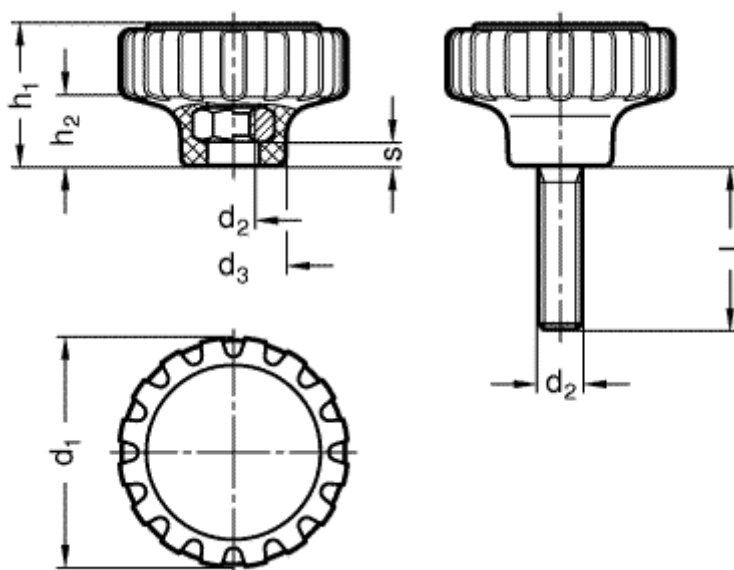

Article number: 201139007

Description: E+G Knurled knob  
GN 7336-42-M8-15-NI

## Measures

d1 = 42  
d2 = M 8  
d3 = 19  
h1 = 25  
h2 = 13  
l = 15  
s = 5